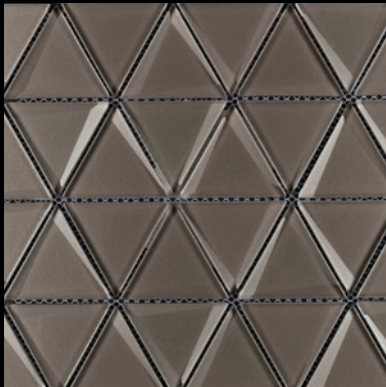

Metal Point Glass Block

Create an impression with this beautiful glass block mosaic that has a combination of frost, 3D bevel and mirror look. The mirror look will add light, shine and sparkle to your kitchen, bathroom or decorate room..

Light Grey

Silver

Usage: Residential/Commercial Walls

Sizes	UOM	SF/CTN	LBS/CTN
12"x12" Sheet	EA	10	34

Beveled Mirror Glass Triangle

Beveled Mirror Glass Triangle mosaic has a beautiful geometric look. This beveled edging naturally refracts light, adding a stunning effect to any space.

Grey

Blue

Light Grey

Dark Grey

Silver

Usage: Residential/Commercial Walls

Sizes	UOM	SF/CTN	LBS/CTN
12"x12" Sheet	EA	10	35

Captivate^{II}

Beveled Mirror Glass Hex

This elegant Beveled Mirror Glass Hex will provide an endless design to your project. It brings a clean, modern, luxurious look to any room. This tile offers light-reflecting qualities and coordinates effortlessly with a wide range of designs.