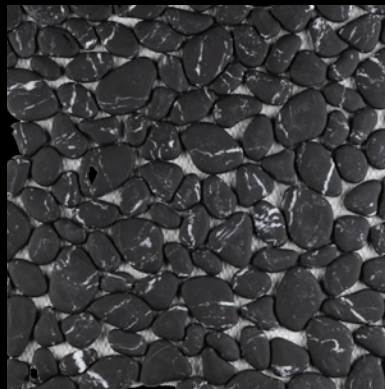

Captivate^{II} Recycled Glass Hex

This stunning 98% recycled material mosaic has a sand-blasted finish improved by a unique luminescent coat that creates a dramatic effect. With its combination of matte and polished finishes, Recycled Glass Hex makes an elegant statement whether installed in bedrooms, bathrooms, or kitchens.

Characoal

Light Grey

White

Usage: Residential/Commercial Walls

Sizes	UOM	SF/CTN	LBS/CTN
12"x12" Sheet	EA	20	42

Captivate^{II}

Micro Crystal Pebbles

If you're looking for an eco-friendly tile with a neutral color finish, you've found the perfect option. These pebbles look and feel of natural stone. Micro Pebbles are good to be used on the floor or wall and doesn't have to be sealed. They are very easy to install, stain resistant, consistent color, size and thickness.

Beige Matte

Grey Matte

Black Matte

Super White Matte

Mid Grey Matte

Usage: Residential/Commercial Walls

Sizes	UOM	SF/CTN	LBS/CTN
12"x12" Sheet	EA	12	33.7

Captivate^{II}

Metal Point Glass Block

Create an impression with this beautiful glass block mosaic that has a combination of frost, 3D bevel and mirror look. The mirror look will add light, shine and sparkle to your kitchen, bathroom or decorate room..