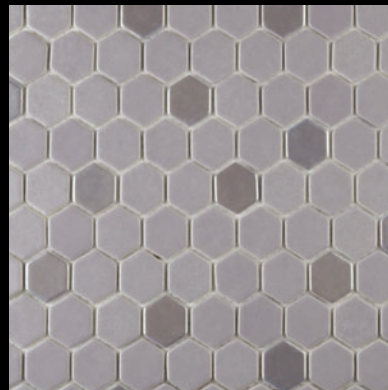

Captivate^{II} Recycled Glass Hex

This stunning 98% recycled material mosaic has a sand-blasted finish improved by a unique luminescent coat that creates a dramatic effect. With its combination of matte and polished finishes, Recycled Glass Hex makes an elegant statement whether installed in bedrooms, bathrooms, or kitchens.

Characoal

Light Grey

White

Usage: Residential/Commercial Walls

Sizes	UOM	SF/CTN	LBS/CTN
12"x12" Sheet	EA	20	42

Captivate^{II}

Micro Crystal Pebbles

If you're looking for an eco-friendly tile with a neutral color finish, you've found the perfect option. These pebbles look and feel of natural stone. Micro Pebbles are good to be used on the floor or wall and doesn't have to be sealed. They are very easy to install, stain resistant, consistent color, size and thickness.

Metal Point Glass Block

Create an impression with this beautiful glass block mosaic that has a combination of frost, 3D bevel and mirror look. The mirror look will add light, shine and sparkle to your kitchen, bathroom or decorate room..

Beveled Mirror Glass Hex

This elegant Beveled Mirror Glass Hex will provide an endless design to your project. It brings a clean, modern, luxurious look to any room. This tile offers light-reflecting qualities and coordinates effortlessly with a wide range of designs.