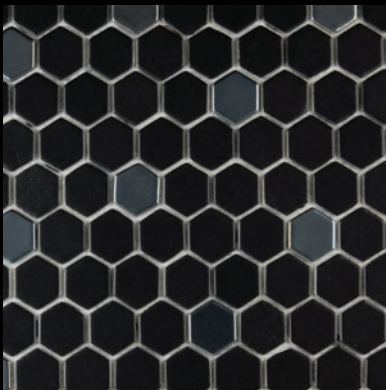

Captivate^{II} Recycled Glass Hex

This stunning 98% recycled material mosaic has a sand-blasted finish improved by a unique luminescent coat that creates a dramatic effect. With its combination of matte and polished finishes, Recycled Glass Hex makes an elegant statement whether installed in bedrooms, bathrooms, or kitchens.

Characoal

Light Grey

White

Usage: Residential/Commercial Walls

Sizes	UOM	SF/CTN	LBS/CTN
12"x12" Sheet	EA	20	42

Captivate^{II}

Micro Crystal Pebbles

If you're looking for an eco-friendly tile with a neutral color finish, you've found the perfect option. These pebbles look and feel of natural stone. Micro Pebbles are good to be used on the floor or wall and doesn't have to be sealed. They are very easy to install, stain resistant, consistent color, size and thickness.

Metal Point Glass Block

Create an impression with this beautiful glass block mosaic that has a combination of frost, 3D bevel and mirror look. The mirror look will add light, shine and sparkle to your kitchen, bathroom or decorate room..

Beveled Mirror Glass Hex

This elegant Beveled Mirror Glass Hex will provide an endless design to your project. It brings a clean, modern, luxurious look to any room. This tile offers light-reflecting qualities and coordinates effortlessly with a wide range of designs.