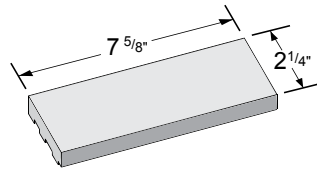

Available SHAPES

Modular
2 1/4" x 7 5/8"

Modular Corner
2 1/4" x 3 5/8" x 7 5/8"

Modular Edge Cap
2 1/4" x 3 5/8" x 7 5/8"

Distressed Edges & Distressed Surface

WWW.METROTHINBRICK.COM

Color Options

Vintage Texture is available in all METROBRICK single tone and range color options.