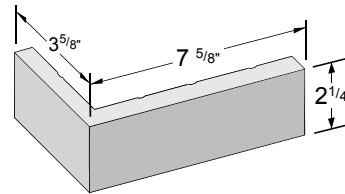

Available SHAPES

Modular
2 1/4" x 7 5/8"

Modular Corner
2 1/4" x 3 5/8" x 7 5/8"

Modular Edge Cap
2 1/4" x 3 5/8" x 7 5/8"

Distressed Edges & Distressed Surface

WWW.METROTHINBRICK.COM

Color Options

Vintage Texture is available in all METROBRICK single tone and range color options.