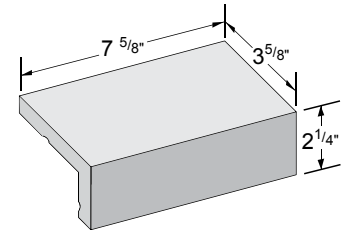

Available SHAPES

Modular
2 1/4" x 7 5/8"

Modular Corner
2 1/4" x 3 5/8" x 7 5/8"

Modular Edge Cap
2 1/4" x 3 5/8" x 7 5/8"

Distressed Edges & Distressed Surface

WWW.METROTHINBRICK.COM

Color Options

Vintage Texture is available in all METROBRICK single tone and range color options.