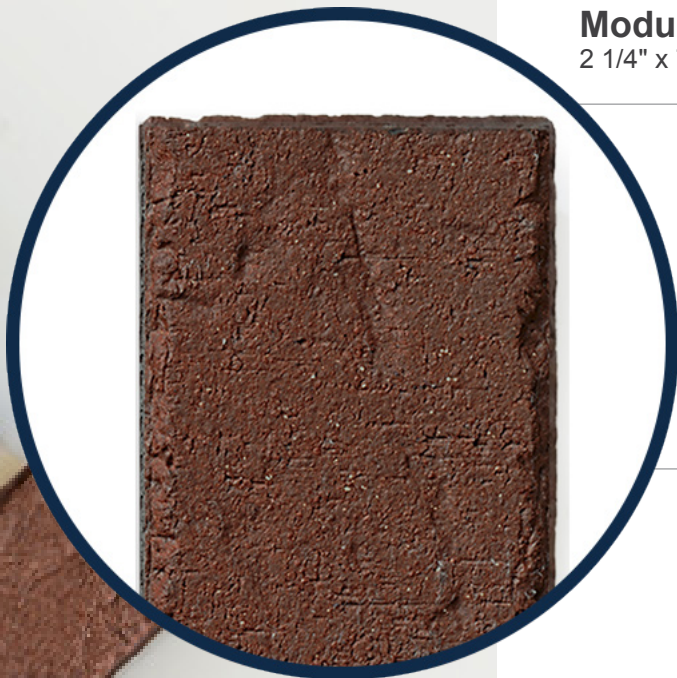

READY FOR A BREAKTHROUGH IN PCI COMPLIANT THIN BRICK?

NEW Vintage Texture - featuring distressed edges and a heavily distressed surface. Ready for the best part? This one-of-a-kind textured brick meets the PCI Standard for thin brick.

NEW Vintage Texture

The Vintage Texture from METROBRICK is one distressed brick that will fit your form liner and give you a distinct look.

We know your customers are going to love a thin brick this distressed and gnarly looking - it's what they've been asking for. And we know you will love that Vintage Texture follows the same stringent standards as our other PCI compliant thin brick.

Available SHAPES

Modular
2 1/4" x 7 5/8"

Modular Corner
2 1/4" x 3 5/8" x 7 5/8"

Modular Edge Cap
2 1/4" x 3 5/8" x 7 5/8"

Distressed Edges & Distressed Surface

WWW.METROTHINBRICK.COM

Color Options

Vintage Texture is available in all METROBRICK single tone and range color options.

Colors & Blends

Custom Blends

Looking for a specific blend? Vintage Texture & all METROBRICK products are available in two, three or four color custom blends.

Call customer service for details at **1.888.325.3945**