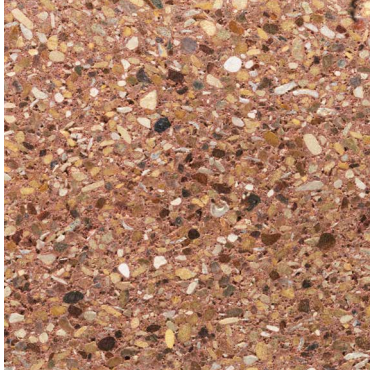

# **PALO DURO**

premium burnished cmu

Sahara Sand

Colonial Red

Cordova Stone

Goldenstone

Graphite

Gray

Sunset

Mocha

Sandstone

Limestone

Now available, from Featherlite's Lubbock Plant, our line of premium burnished concrete masonry units.

[featherlitetexas.com](http://featherlitetexas.com)