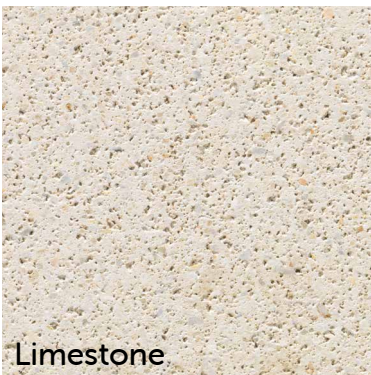

# **PALO DURO**

premium burnished cmu

Sahara Sand

Colonial Red

Cordova Stone

Goldenstone

Graphite

Gray

Sunset

Mocha

Sandstone

Limestone

Now available, from Featherlite's Lubbock Plant, our line of premium burnished concrete masonry units.

[featherlitetexas.com](http://featherlitetexas.com)